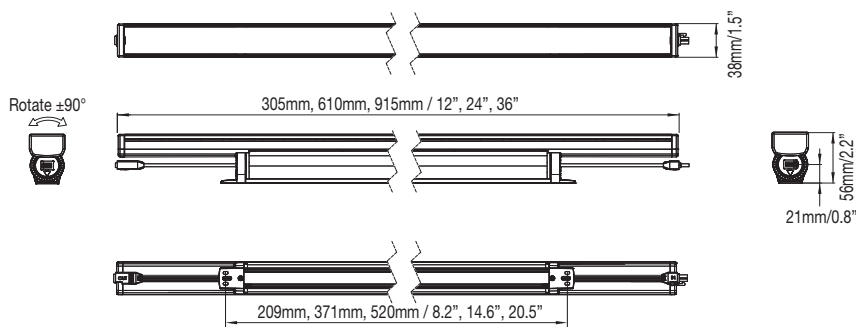

Cove Light AC HO Graze 277V

1. Range is respective to color temperature from 2700K - 4000K, see Photometrics page for details.
2. Refer to Cove Light AC HO Compatible Dimmer List for specific details.
3. Non standard item(s). Please clarify availability with the regional sales office.