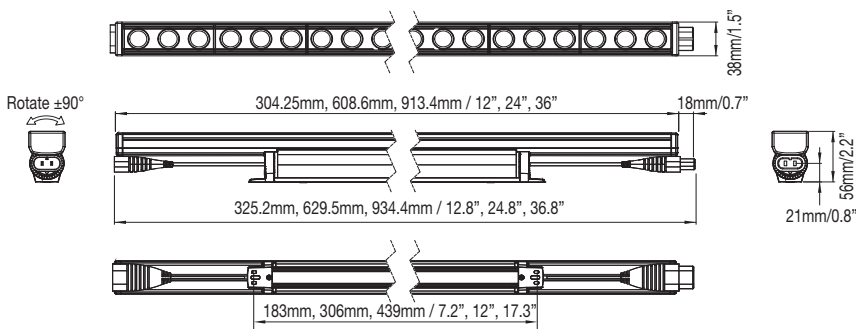

Technical Specifications & Options

BEAM ANGLE				
COLOR				
	2700K Warm White	3000K Warm White	3500K Warm White	4000K Neutral White
ENVIRONMENT	 Indoor			
TECHNICAL SPECIFICATIONS	CRI:	2700K, 3000K, 3500K, 4000K - 82ra		
	LUMINOUS FLUX¹:	656 - 744 lm/ft		
	EFFICACY¹:	60 - 68 lm/W		
	POWER CONSUMPTION:	Max. 11W		
	OPERATING TEMPERATURE:	-20 to 45°C / -4 to 113°F		
	POWER FACTOR:	≥ 0.9		
	DIMMING²:	Compatible with and controlled by leading/trailing edge phase-cut dimmers		

Cove Light AC HO Graze 120/220-240V