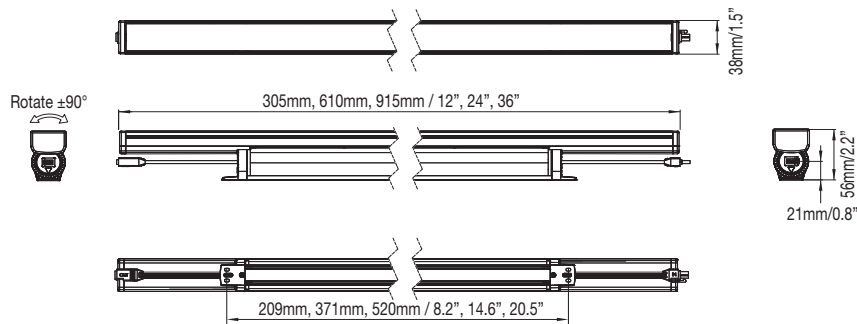

Cove Light AC HO Graze 277V

1. Range is respective to color temperature from 2700K - 4000K, see Photometrics page for details.
2. Refer to Cove Light AC HO Compatible Dimmer List for specific details.
3. Non standard item(s). Please clarify availability with the regional sales office.