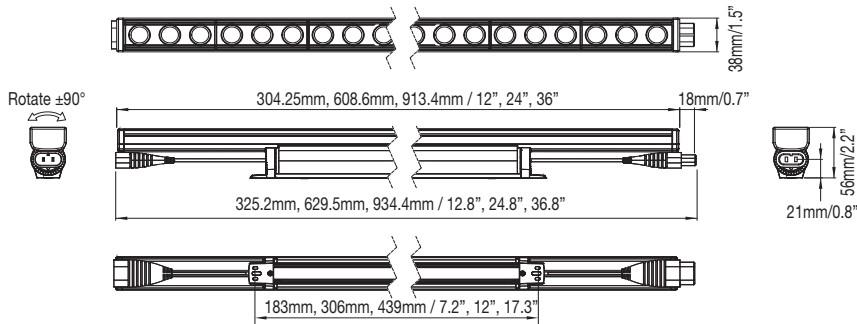

Technical Specifications & Options

BEAM ANGLE					
COLOR	2700K Warm White	3000K Warm White	3500K Warm White	4000K Neutral White	6500K Cold White³
ENVIRONMENT	Indoor				
TECHNICAL SPECIFICATIONS	CRI: 2700K, 3000K, 3500K, 4000K - 82ra				
	LUMINOUS FLUX¹: 656 - 744 lm/ft				
	EFFICACY¹: 60 - 68 lm/W				
	POWER CONSUMPTION: Max. 11W				
	OPERATING TEMPERATURE: -20 to 45°C / -4 to 113°F				
	POWER FACTOR: ≥ 0.9				
	DIMMING²: Compatible with and controlled by leading/trailing edge phase-cut dimmers				

Cove Light AC HO Graze 120/220-240V